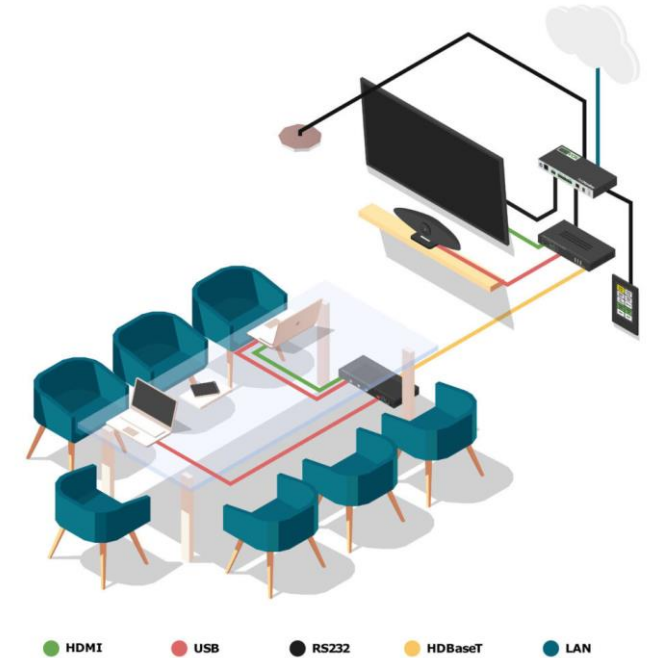

Kabeliacija