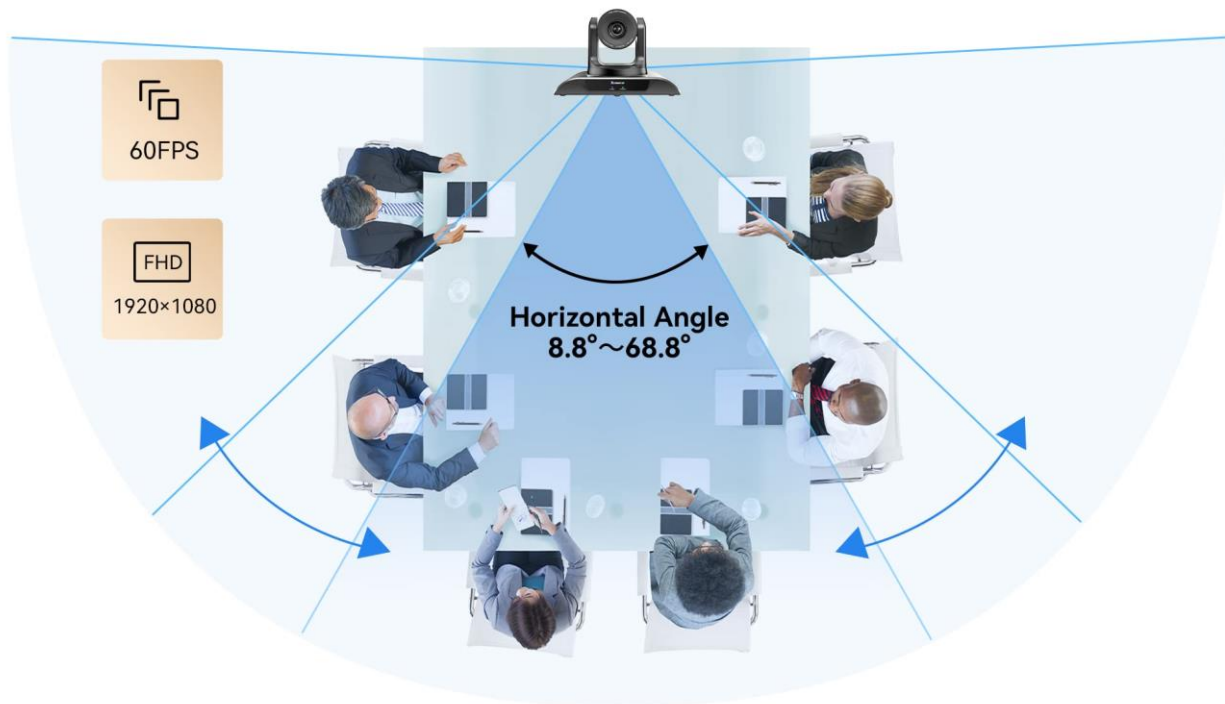

Rotate 350°(±175°) Horizontally

Recommended Room Size:20m²/215ft

Vaizdo kameros

Take Control Your Way

Local Area Network #1

The Internet

Local Area Network #2

Distance Learning	Hybrid Classroom	Full HD 1080p Resolution
Presenter Mode	Zone Mode	Hybrid Mode

Vaizdo kameros

Garso paėmimas ir apdorojimas

Garso lygio pakėlimas „Voicelift“

Lengvas pajungimas

Dedikuotos kambarių sistemos

BRING YOUR OWN DEVICE

Centralizuotas valdymas

The Q-SYS Core 110f processor has the capacity to provide audio, video and control processing for 3-4 rooms of this size.