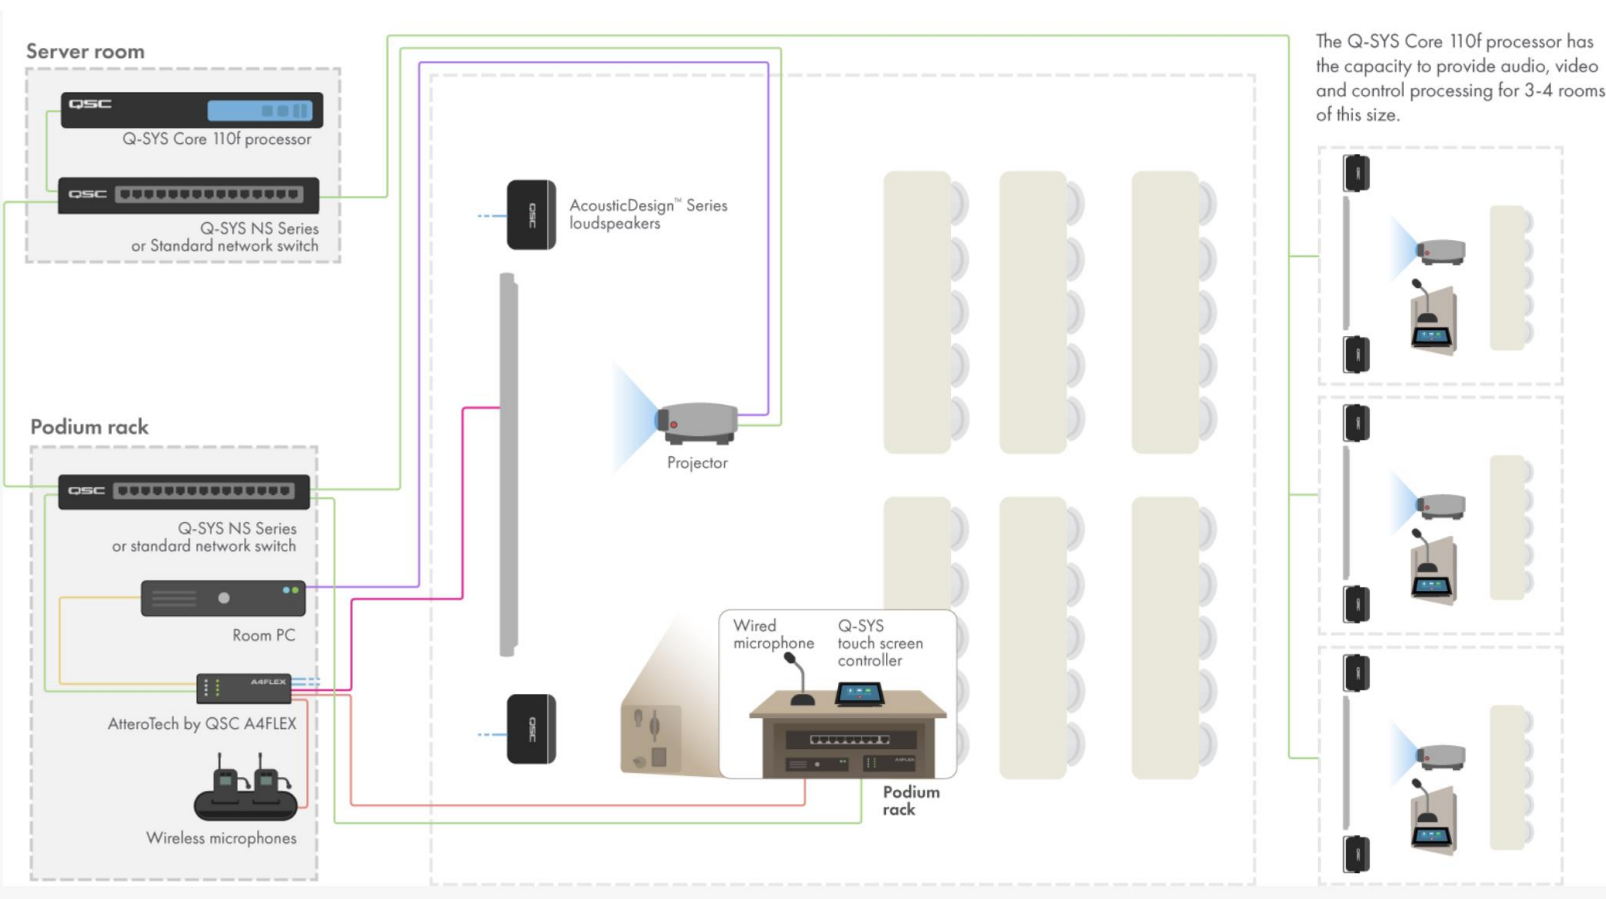

Rotate 350°(±175°) Horizontally

Recommended Room Size:20m²/215ft

Vaizdo kameros

Take Control Your Way

Local Area Network #1

The Internet

Local Area Network #2

Distance Learning	Hybrid Classroom	Full HD 1080p Resolution
Presenter Mode	Zone Mode	Hybrid Mode

Vaizdo kameros

Garso paėmimas ir apdorojimas

Garso lygio pakėlimas „Voicelift“

Lengvas pajungimas

Dedikuotos kambarių sistemos

BRING YOUR OWN DEVICE

Centralizuotas valdymas

The Q-SYS Core 110f processor has the capacity to provide audio, video and control processing for 3-4 rooms of this size.