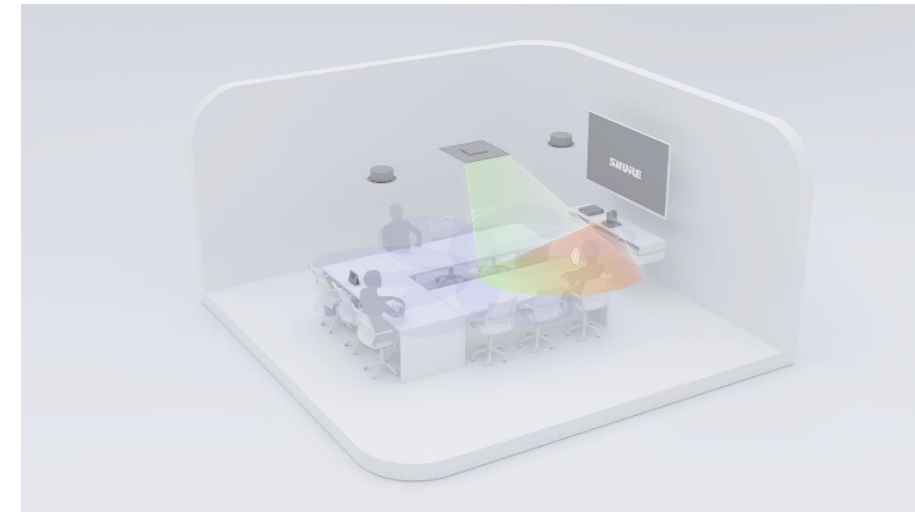

Rotate 350°(±175°) Horizontally

Recommended Room Size:20m²/215ft

Vaizdo kameros

Take Control Your Way

Local Area Network #1

The Internet

Local Area Network #2

Distance Learning	Hybrid Classroom	Full HD 1080p Resolution
Presenter Mode	Zone Mode	Hybrid Mode

Vaizdo kameros

Garso paėmimas ir apdorojimas

Garso lygio pakėlimas „Voicelift“

Lengvas pajungimas

Dedikuotos kambarių sistemos

BRING YOUR OWN DEVICE

Centralizuotas valdymas

The Q-SYS Core 110f processor has the capacity to provide audio, video and control processing for 3-4 rooms of this size.