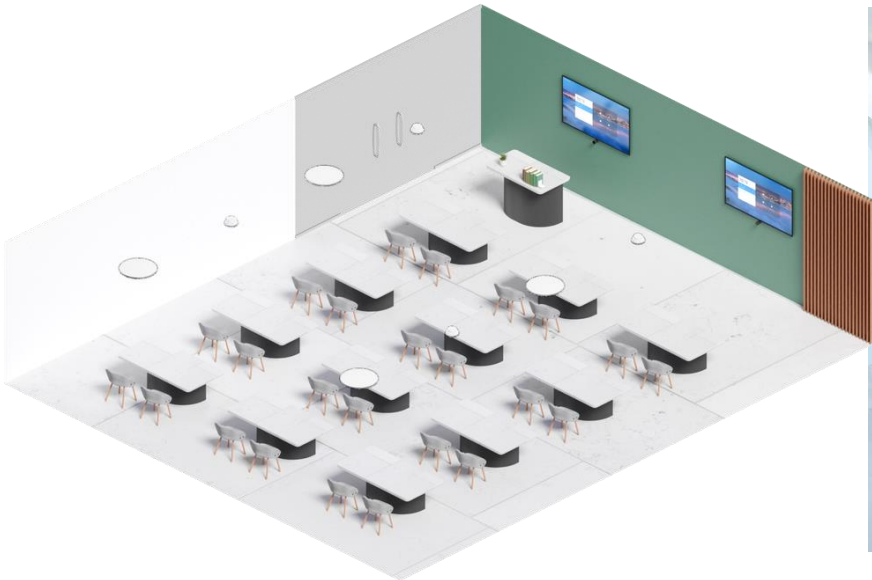

Kambario dizainas