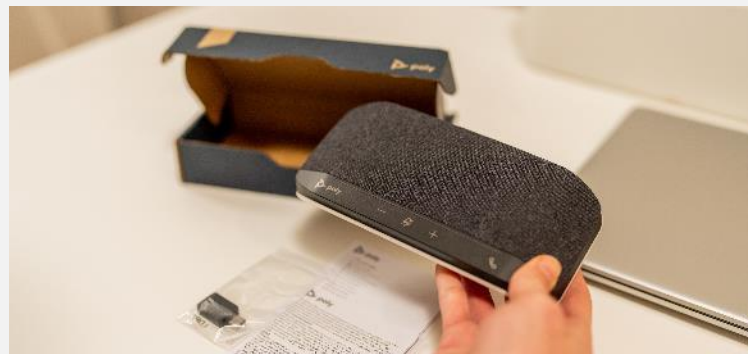

# Poly Sync Family

USB and Bluetooth smart speakerphones

Turn any call into a conference call instantly

Audio alternative to headsets

High level sound quality

Hybrid and office work