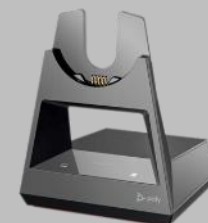

Voyager 4300 UC Series

Mobile

PC

Certified for
Microsoft Teams

zoom

Certified

Ideal for office-based professionals who need to take calls from both their PC and mobile

PERSONA: OFFICE COLLABORATOR

- Excellent transmit—those on other end of call hear you, not your surroundings.
- Available in mono or stereo versions.
- Connect to PC/Mac using new BT 700 USB audio adapter – smaller design, better range.
- 24 hours battery life: use all day plus more.
- Plug in and use as a corded headset if needed.
- Available with charge stand.
- Compatible with Voyager Office base for connection to desk phone.