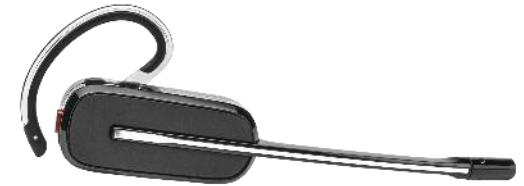

CONVERTIBLE - SAVI 8445

- Adjust the wearing style to your perfect fit
- Unlimited talk time with included spare battery

NOTE: Savi 8400 Office Series and Savi 8200 UC Series use the same headset tops. The way you connect is new (Universal Office Base or D400)