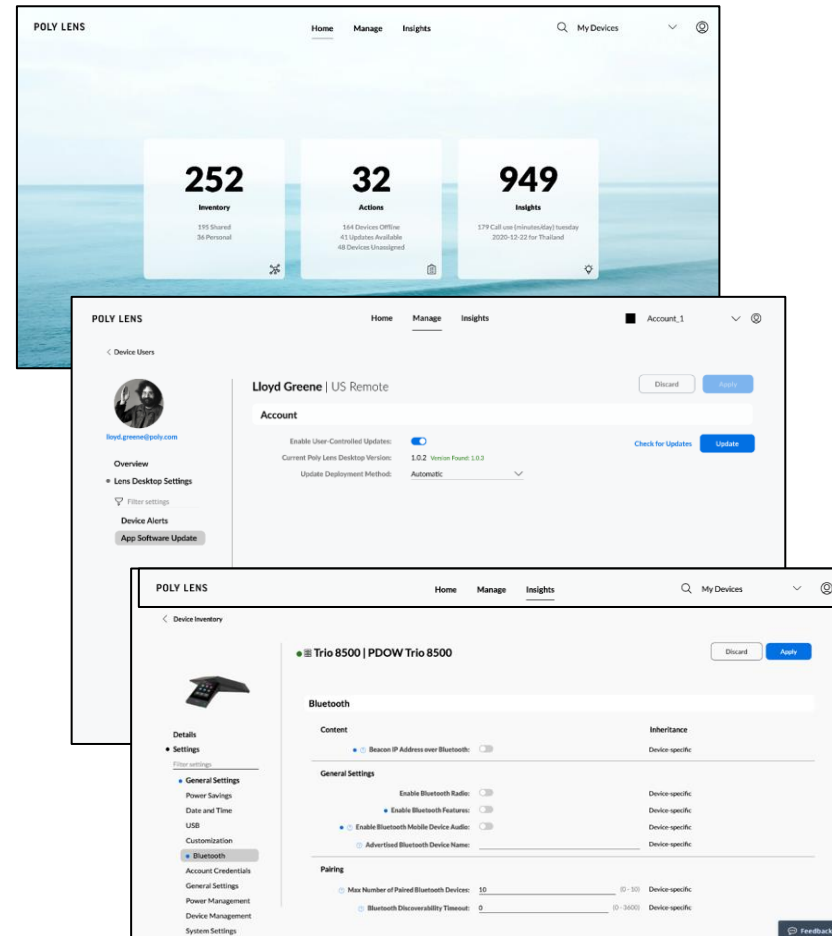

Poly Lens

Management you can scale

Simple sign up and easy log-in with SSO.

Frictionless device onboarding for thousands without heavy technical support.

Geo location or list view showing entire inventory of voice, video, and headsets.

Easy device configuration, ensuring consistency for end users while lowering IT help tickets.

Streamline large deployments with policy-based efficiency.